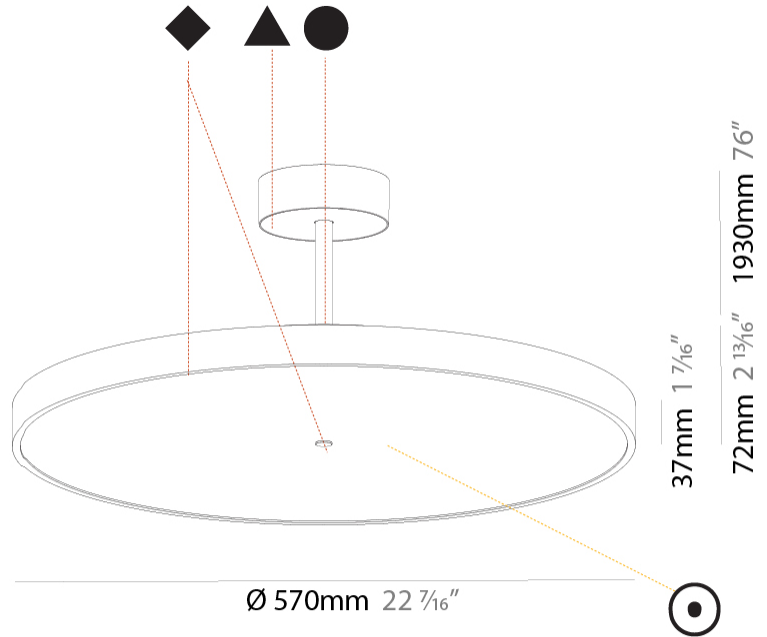

GENERAL

Series: Sign Diva Tube
Subseries: Sign Diva Tube
Brand: Prolicht
Division: Architectural
Mounting Type: Suspension
Mounting Location: Ceiling
Subcategory: Pendant

PHYSICAL

Shape: Round
Diameter (mm): 570
Diameter (in): 22 7/16
Height (mm): 72
Height (in): 2 13/16
Max. Overall Height (mm): 2002
Max. Overall Height (in): 78 13/16
Light Distribution: Direct
Weight (kg): 7.718
Weight (lbs): 17.015

Diffuser: PMMA - Opal / Micro-Prism / Sparkling Secret / Vintage Industrial

Fixture Finish: SSR / BKV / CWI / CRY / HAB / UFT / ITA / RUA / FTG / MYG / LOD / PUS / FRO / FUP / KIA / POP / BLS / SPG / MEY / GOH / GUM / CHC / COM / ABZ / JAG / OBR / MOS / ROR

Fixture Material: Extruded Aluminum / Steel

ELECTRICAL

Lamp Type: LED (Zhaga Standard)
Input Wattage (W): 49
Total Output Wattage (W): 46.9
Dimming: Tri-Mode (Non-Dimming and Phase Dimming (120Vac only) and 0-10V Dimming)
Driver Included: Yes
Driver Location: Integrated
Driver Type: Constant Current - Universal
Driver Class: Class 2
Input Voltage (V): 120 - 277
Constant Current (MA): 350

LED

Color Temperature (*K): 2700 / 3000 / 3500 / 4000
Max. Delivered Lumen (lm): 4978 / 5337 / 5384 / 5494
Nominal Lumen (lm): 6199 / 6646 / 6705 / 6842
CRI: >90 CRI
Lamp Life (hrs): 50000

OPTICAL

RATINGS AND CERTIFICATIONS

Certified By: Certified for North American Standards
IP rating: IP20